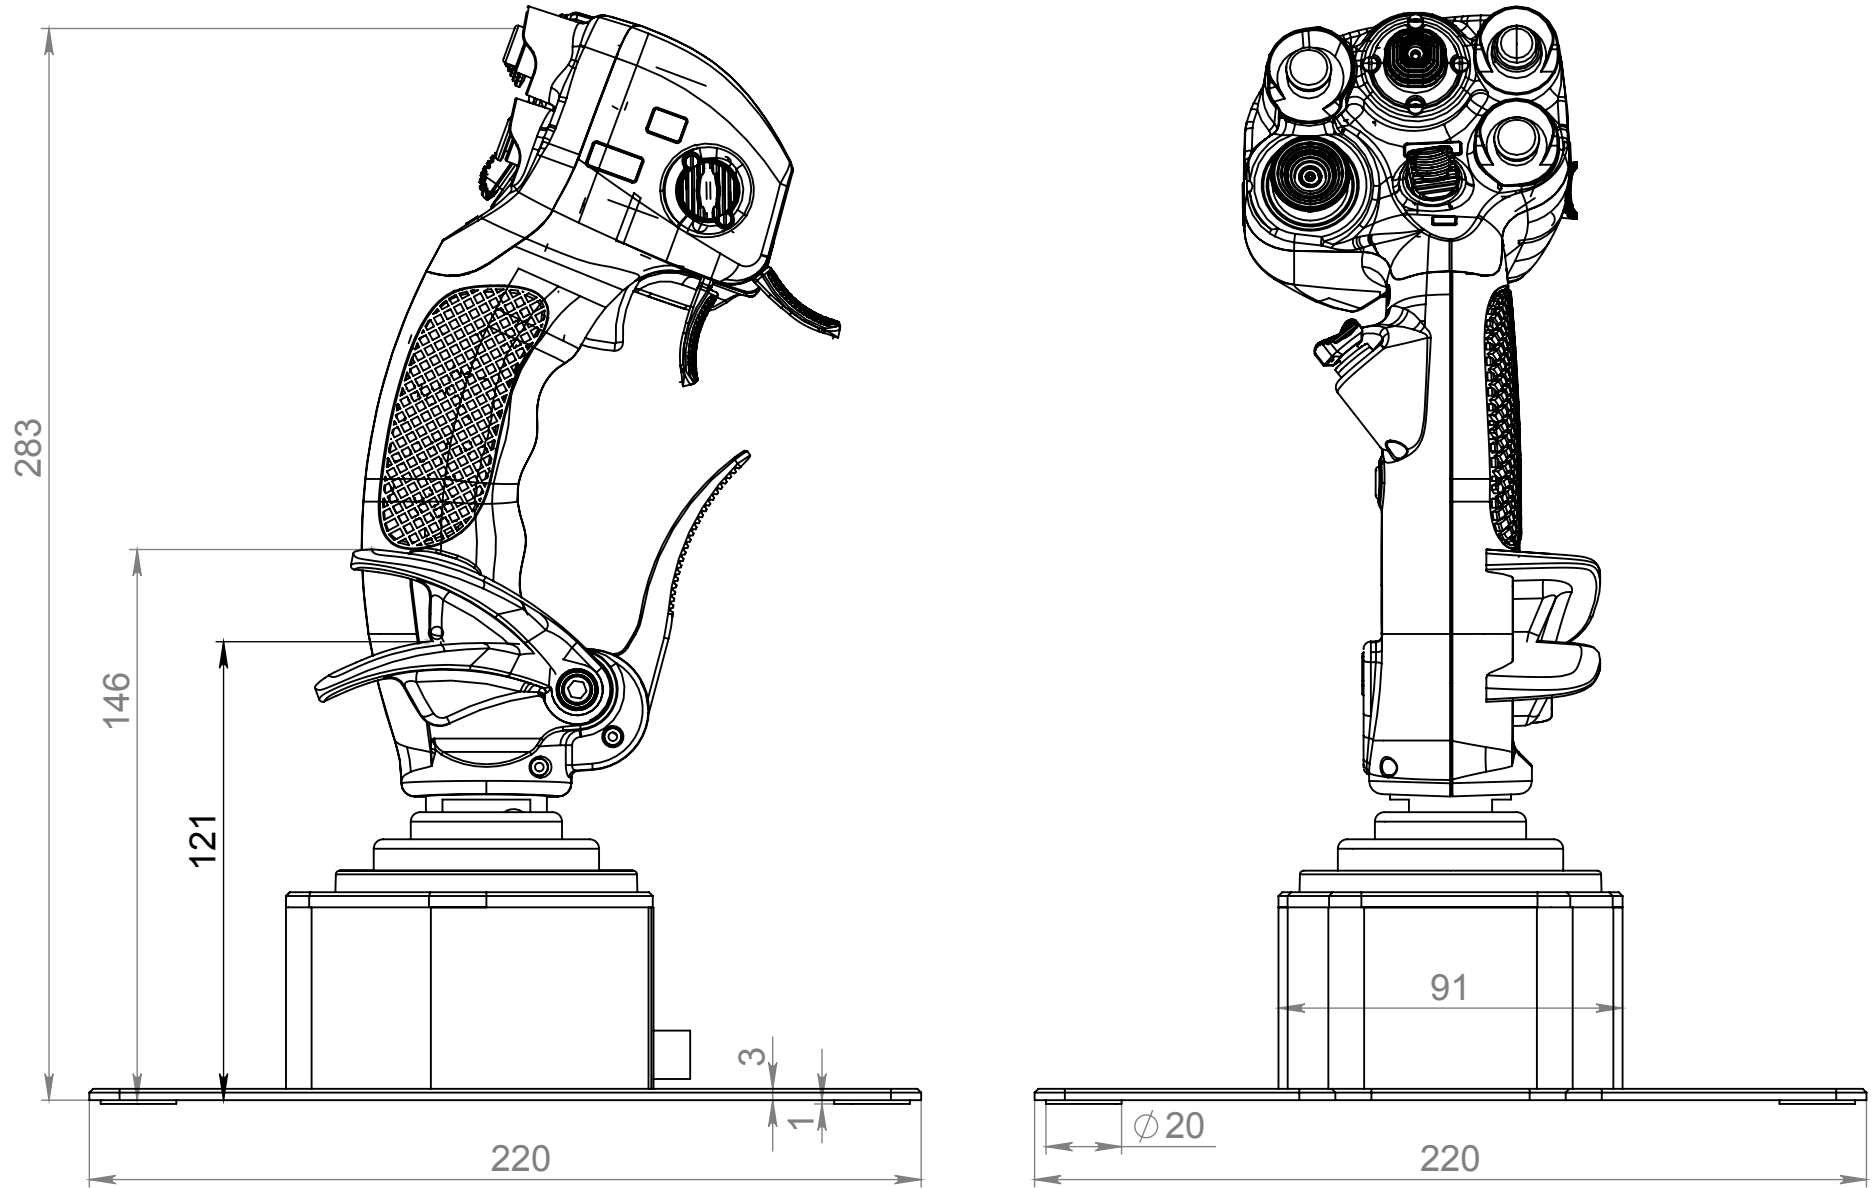

VKB-Sim Gunfigther MkII Modern Combat Grip Pro

*dimensions for reference only